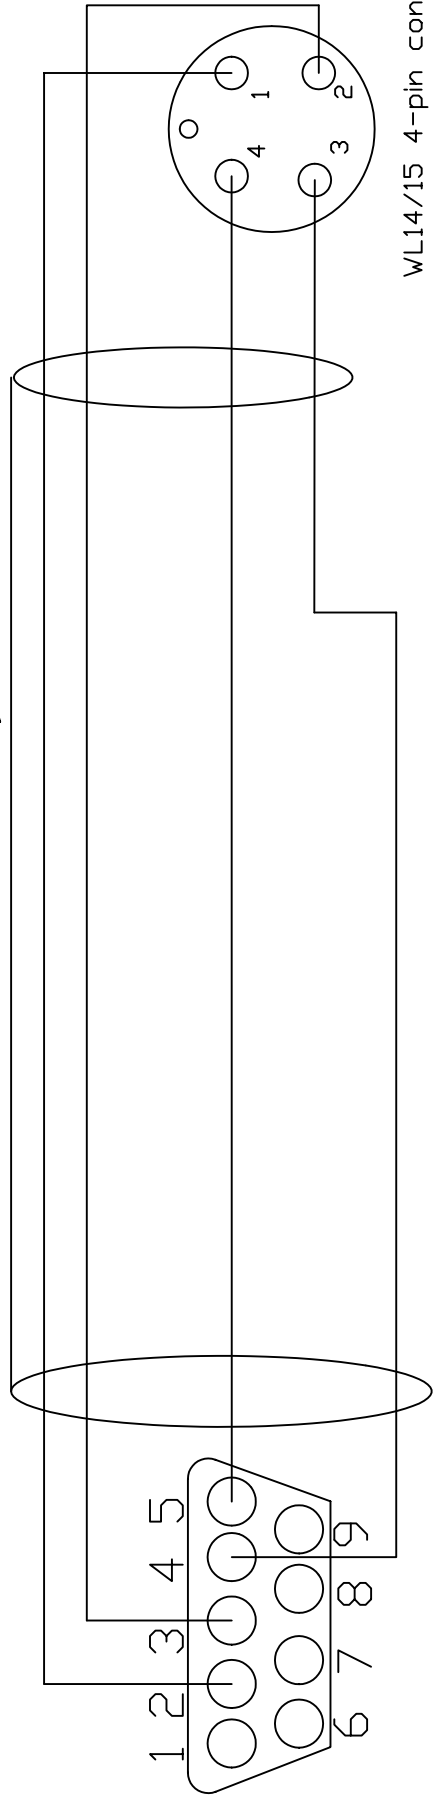

DB9 serial port connector

Shield

WL14/15 4-pin connector
 Socket, 4-Pin Mini, female
 Newark, 89F4111

Provide adequate strain relief at both ends.

Title	WL14/15 Communication Cable		
Size	Number	A00016	Rev
A			A
Date	5-30-03	Drawn by	XTH
File:	A00016.dwg	Sheet	1 of 1